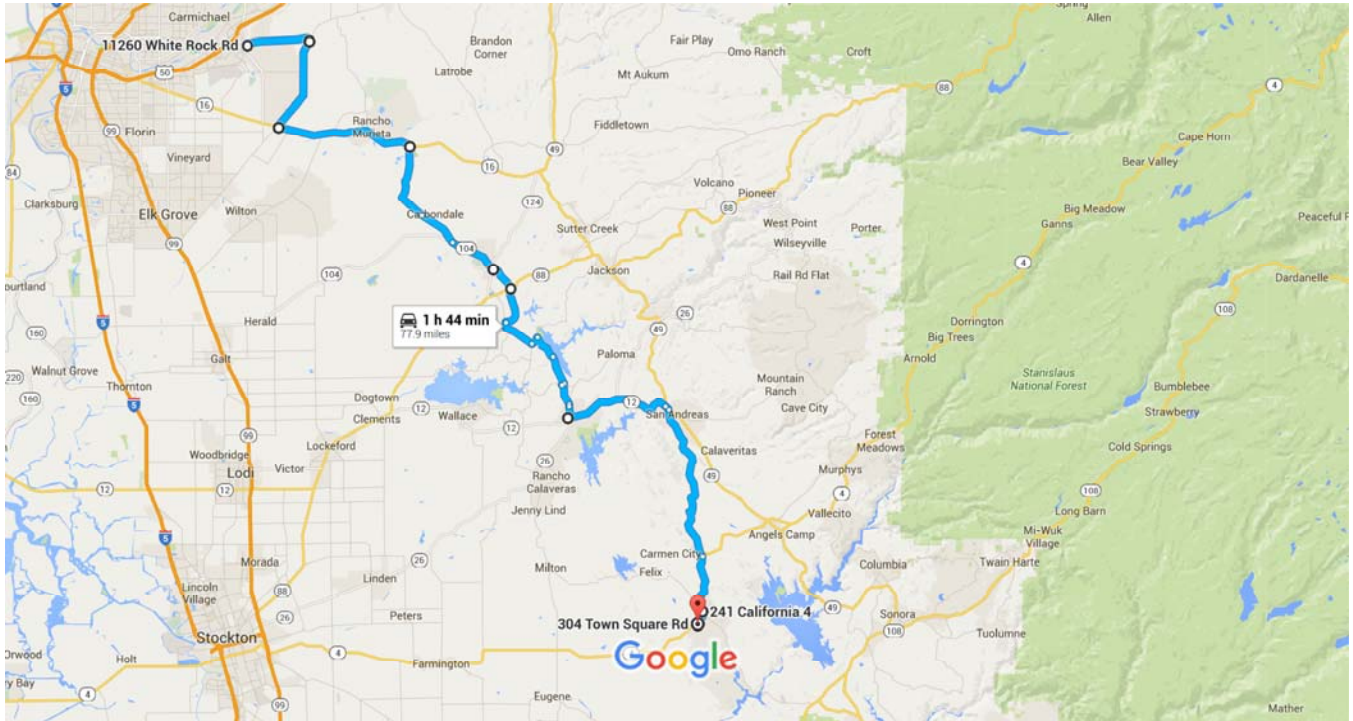

11260 White Rock Rd to 304 Town Square Rd, Copperopolis, CA 95228

Drive 77.9 miles, 1 h 44 min

Map data ©2016 Google 5 mi

11260 White Rock Rd

Rancho Cordova, CA 95742

- ↑ 1. Head northeast on White Rock Rd toward Gold Valley Dr 4.7 mi

- ↘ 2. Turn right onto Grant Line Rd 7.2 mi

- ↙ 3. Turn left onto CA-16 E/Jackson Rd 10.3 mi

- ↘ 4. Turn right onto Lone Rd 6.0 mi

- ↑ 5. Continue onto Michigan Bar Rd 3.0 mi

- ↙ 6. Slight left onto CA-104 E 3.6 mi

- ↘ 7. Turn right onto CA-104 E/S Lone St 2.2 mi
i Continue to follow CA-104 E

- ↑ 8. Continue straight onto Jackson Valley Rd 3.0 mi

-  9. Turn left onto Buena Vista Rd/lone Buena Vista Rd
 Continue to follow Buena Vista Rd

1.6 mi
-  15. Slight right to stay on Watertown Rd

0.1 mi
-  16. Merge onto Paloma Rd

0.7 mi
-  17. Continue onto Daphne St

0.2 mi
-  18. Turn left onto Laurel St

322 ft
-  19. Turn left at the 1st cross street onto CA-12 E/W Hwy 12